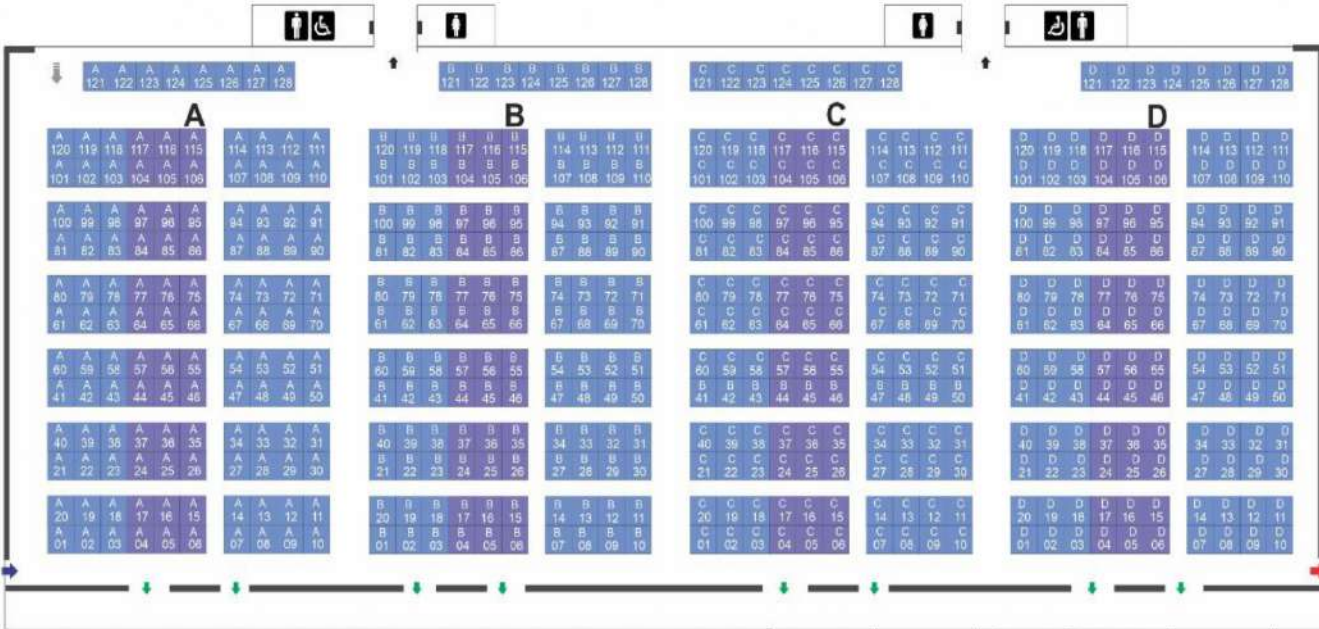

TASO

INDO AGRI FOOD & FEED

CHIEF PATRON

SUPPORTING ASSOCIATIONS

National Oil Traders Association

LEGEND	ENTRY	Booth Size 3x3 (27sq)	Washrooms	Service Entry/Exit
	EXIT	Booth Size 2x2 (14sq)		Emergency Exit